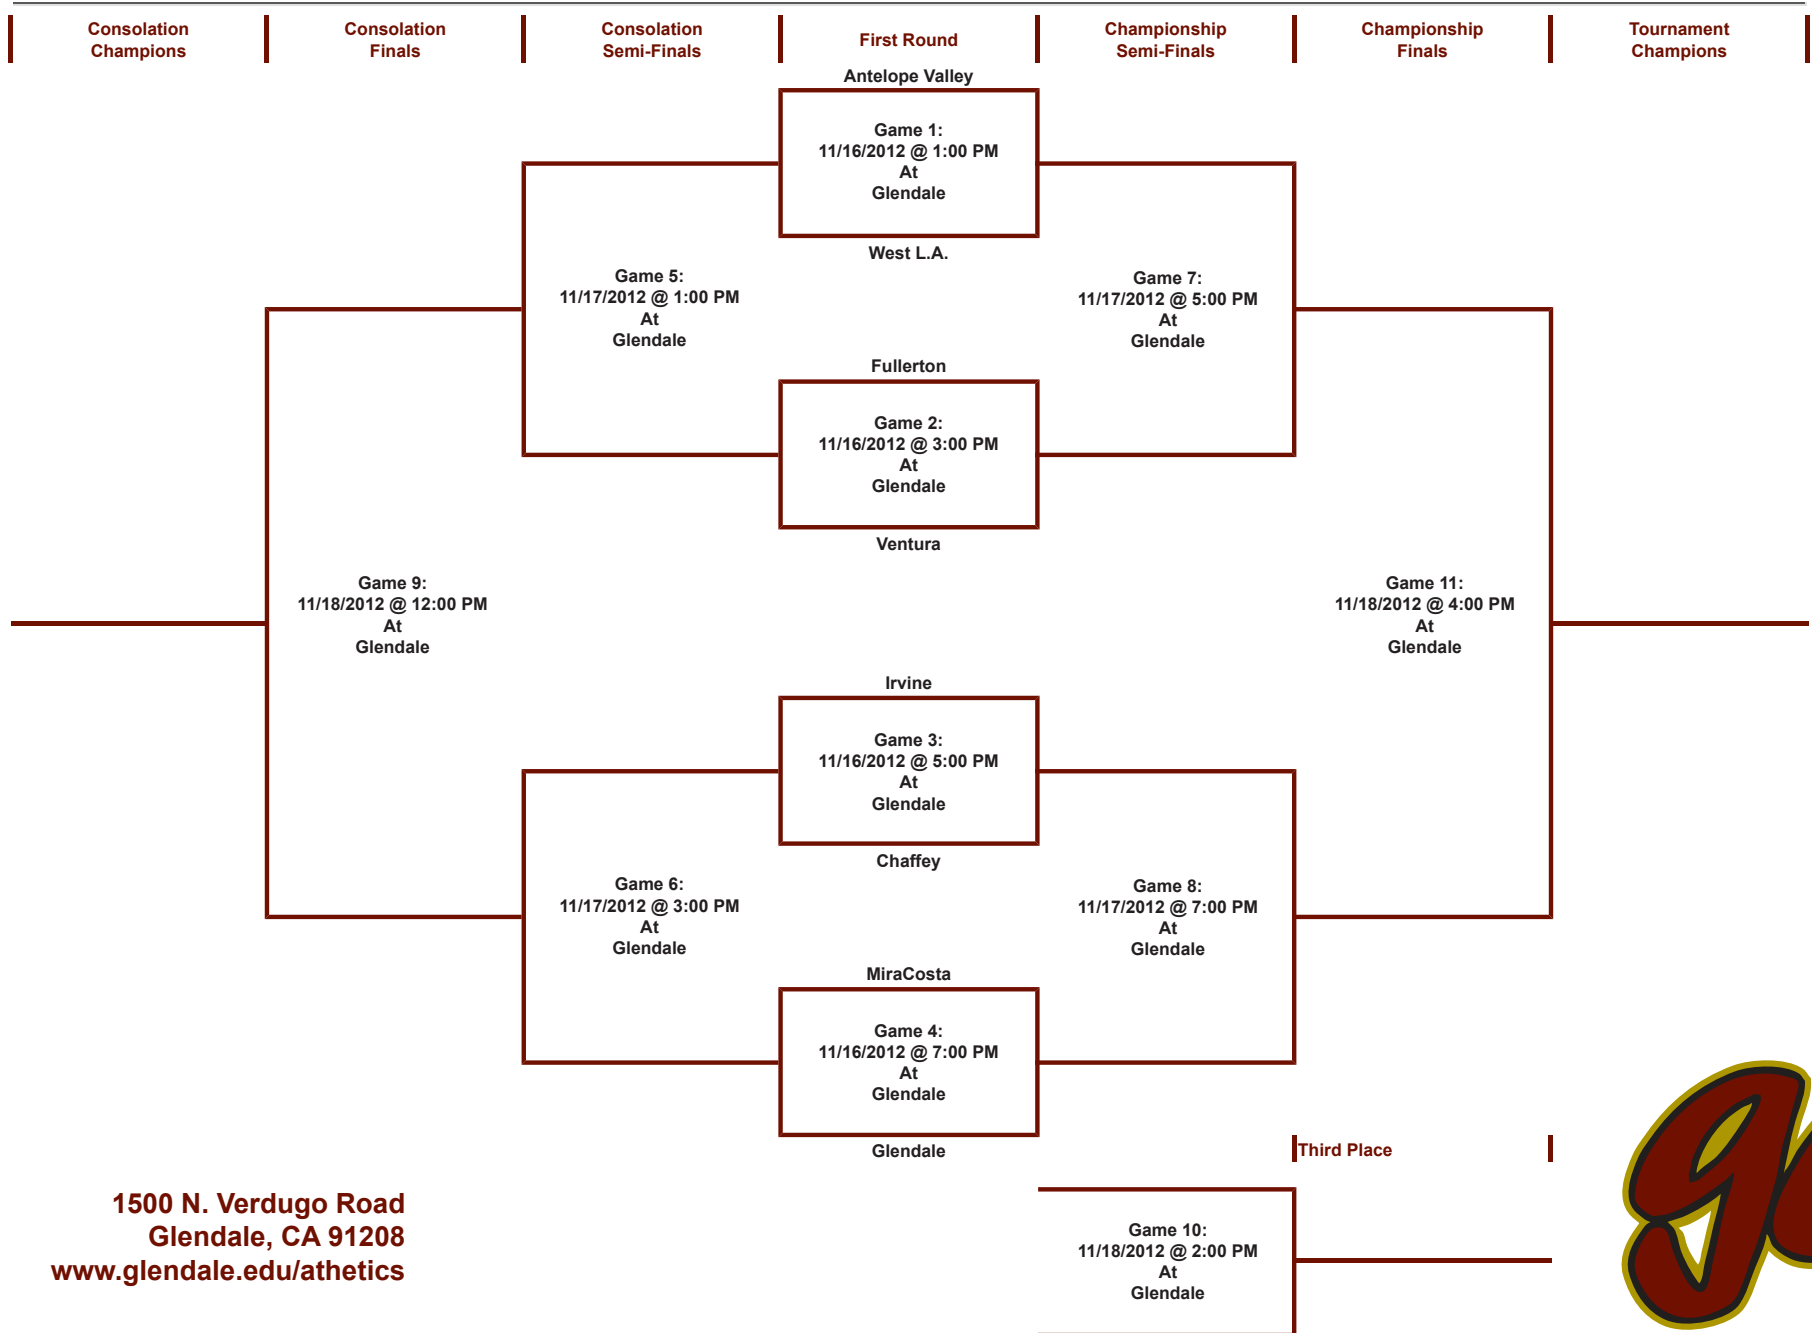

LADY VAQUERO SHOOTOUT 11/16-28/2012

1500 N. Verdugo Road
Glendale, CA 91208
www.glendale.edu/athletics

*** Bottom team is home team wearing white jerseys ***